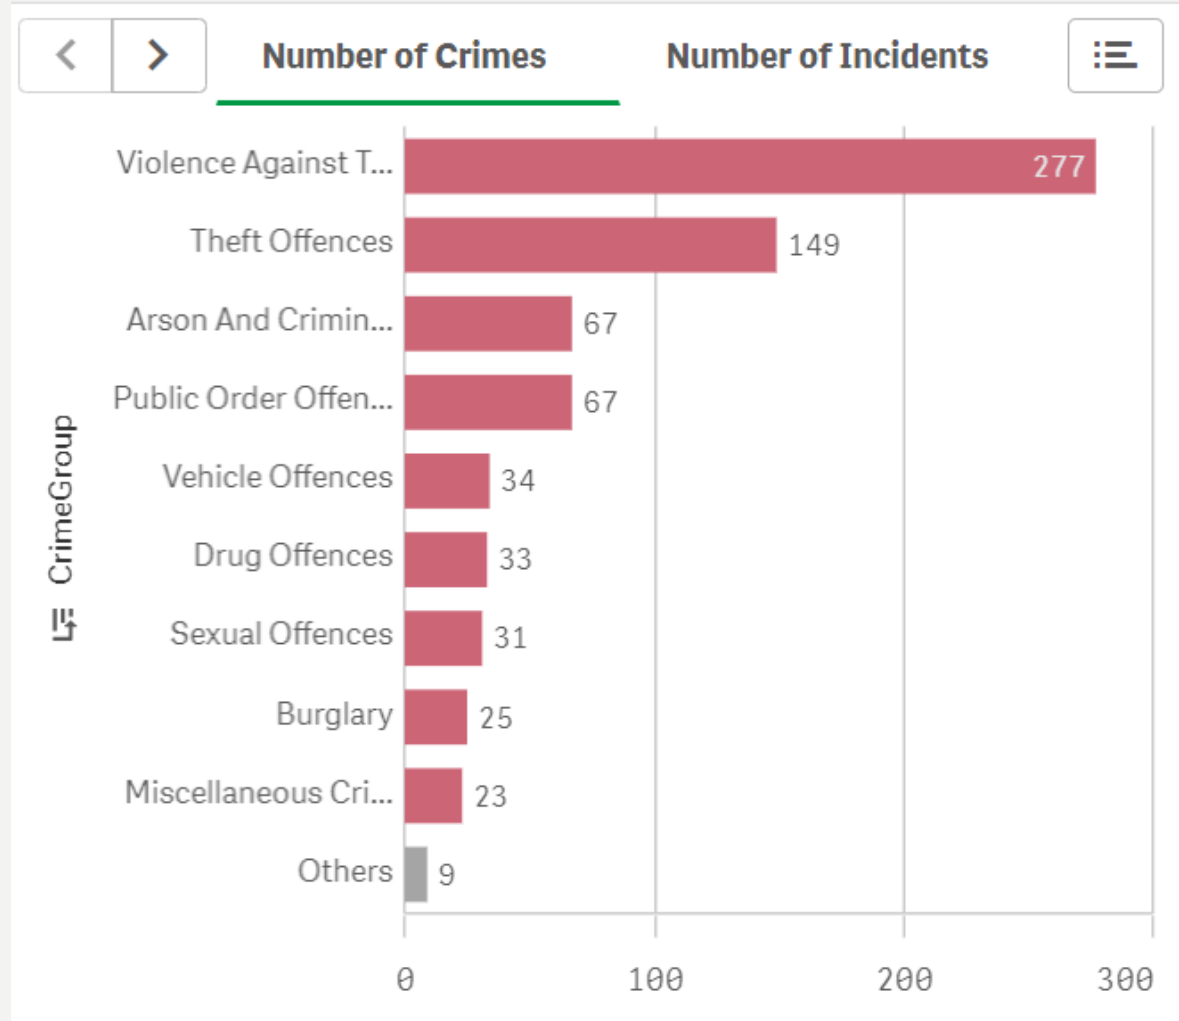

Force

- Wiltshire Police recorded crime reports a YoY increase of 13.0% in the 12 months to September 2022 and continues to have one of the lowest crime rates in the country per 1,000 population.
- Wiltshire Police has seen a 14.1% increase in violence without injury crimes in the 12 months to September 2022.
- In September 2022, we received:
 - 8,952 '999' calls, which we answered within 12 seconds on average;
 - 14,924 '101' calls, which we answered within 40 seconds on average;
 - 10,736 CRIB calls, which we answered within 4 minutes and 36 seconds on average.
- In September 2022, we also attended 1,531 emergency incidents within 19 minutes and 32 seconds on average.

Crime Type	Crime Volume	% of Crime
Totals	43,310	100.0
Violence without injury	7,521	17.4
Violence with injury	6,280	14.8
Criminal damage	5,127	11.9
Stalking and harassment	4,205	9.7
Public order offences	4,121	9.5
Other crime type	16,056	37.1

Of the stop and search subjects who defined their ethnicity:

- White – 113 stop and searches
- Black or Black British – 6 stop and searches
- Mixed – 3 stop and searches

Chippenham Crimes

September 21- December 21

Chippenham Crimes

September 22- December 22

Performance – Hate Crime Overview

Force

Hate Crime is reporting as stable across the Force. Volumes are now reporting flatter across the year. Year on year trend data is reporting increases in Transgender and Sexual Orientation related hate which follows National trends.