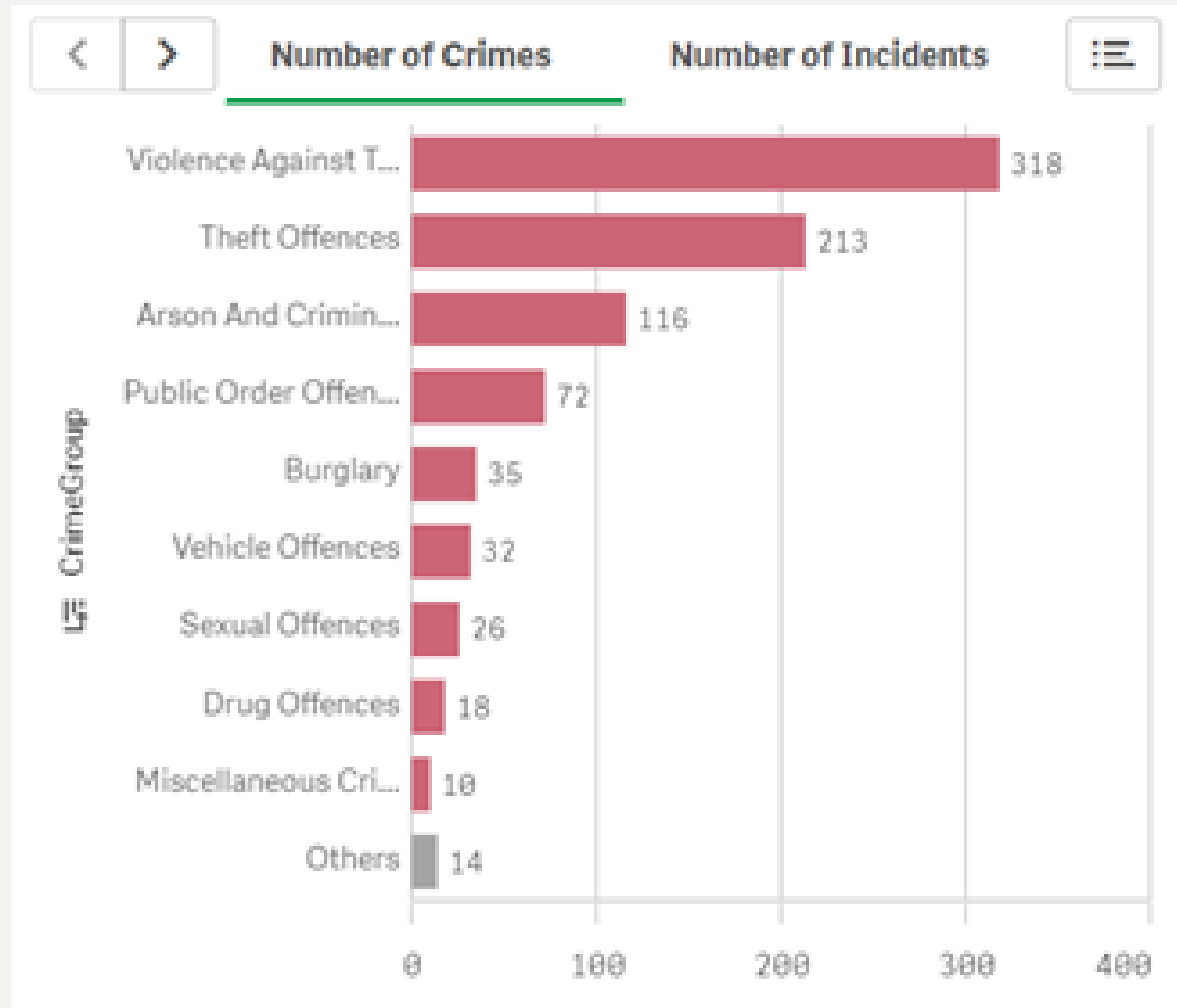

Performance – 12 Months to September 2022

Force

- Wiltshire Police recorded crime reports a YoY increase of 13.0% in the 12 months to September 2022 and continues to have one of the lowest crime rates in the country per 1,000 population.
- Wiltshire Police has seen a 14.1% increase in violence without injury crimes in the 12 months to September 2022.
- In September 2022, we received:
  - 8,952 '999' calls, which we answered within 12 seconds on average;
  - 14,924 '101' calls, which we answered within 40 seconds on average;
  - 10,736 CRIB calls, which we answered within 4 minutes and 36 seconds on average.
- In September 2022, we also attended 1,531 emergency incidents within 19 minutes and 32 seconds on average.

Crime Type	Crime Volume	% of Crime
Totals	43,310	100.0
Violence without injury	7,521	17.4
Violence with injury	6,280	14.8
Criminal damage	5,127	11.9
Stalking and harassment	4,205	9.7
Public order offences	4,121	9.5
Other crime type	16,056	37.1

Chippenham CPT

Crime Type	Crime Volume	% of Crime
Totals	4,626	100.0
Violence without injury	769	16.6
Violence with injury	686	14.8
Criminal damage	597	12.9
Stalking and harassment	486	10.5
Public order offences	456	9.9
Other crime type	1,632	35.3

Stop and Search information for Chippenham CPT

During the 12 months leading to August 2022, 135 stop and searches were conducted in the Chippenham area of which 62.9% related to a search for controlled drugs.

During 66.7% of these searches, no object was found. In 33.3% of cases, an object was found. Of these cases 66.7% resulted in a no further action disposal; 23.7% resulted in police action being taken; 11.1% resulted in an arrest.

Of the stop and search subjects who defined their ethnicity:

- White – 113 stop and searches
- Black or Black British – 6 stop and searches
- Mixed – 3 stop and searches

Chippenham Crimes

September 21- December 21